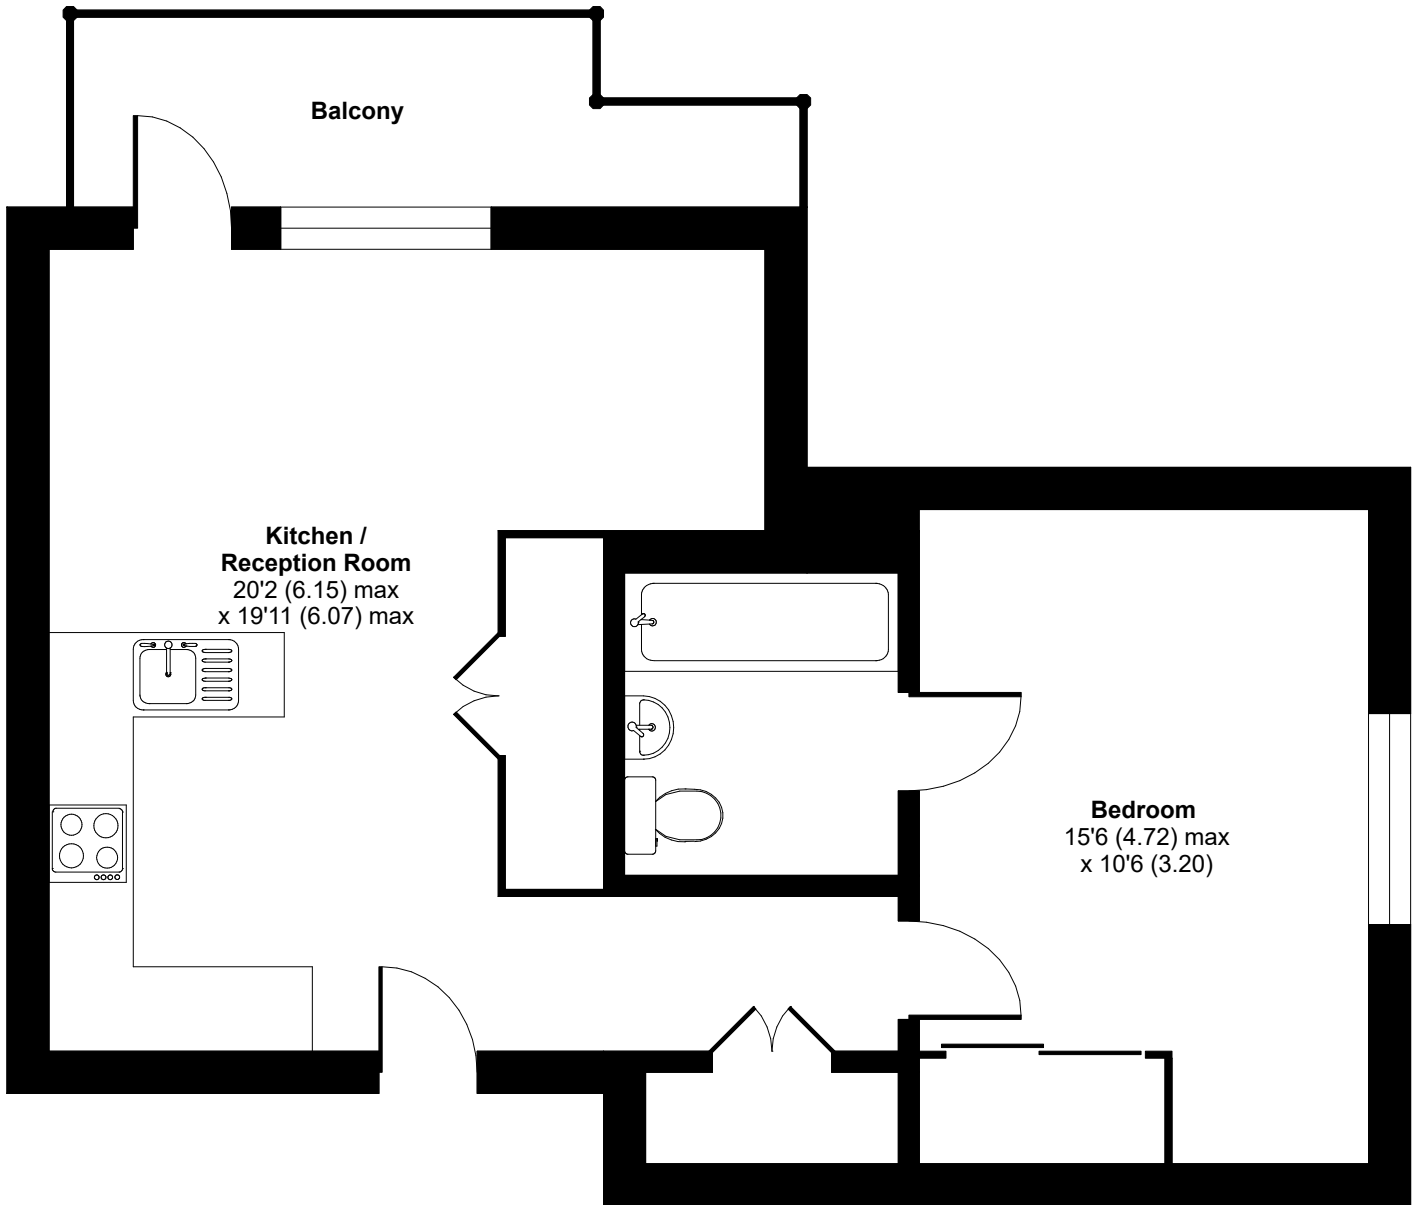

# Brook Road, London, N8

Approximate Area = 552 sq ft / 51.2 sq m

For identification only - Not to scale

**FIRST FLOOR**